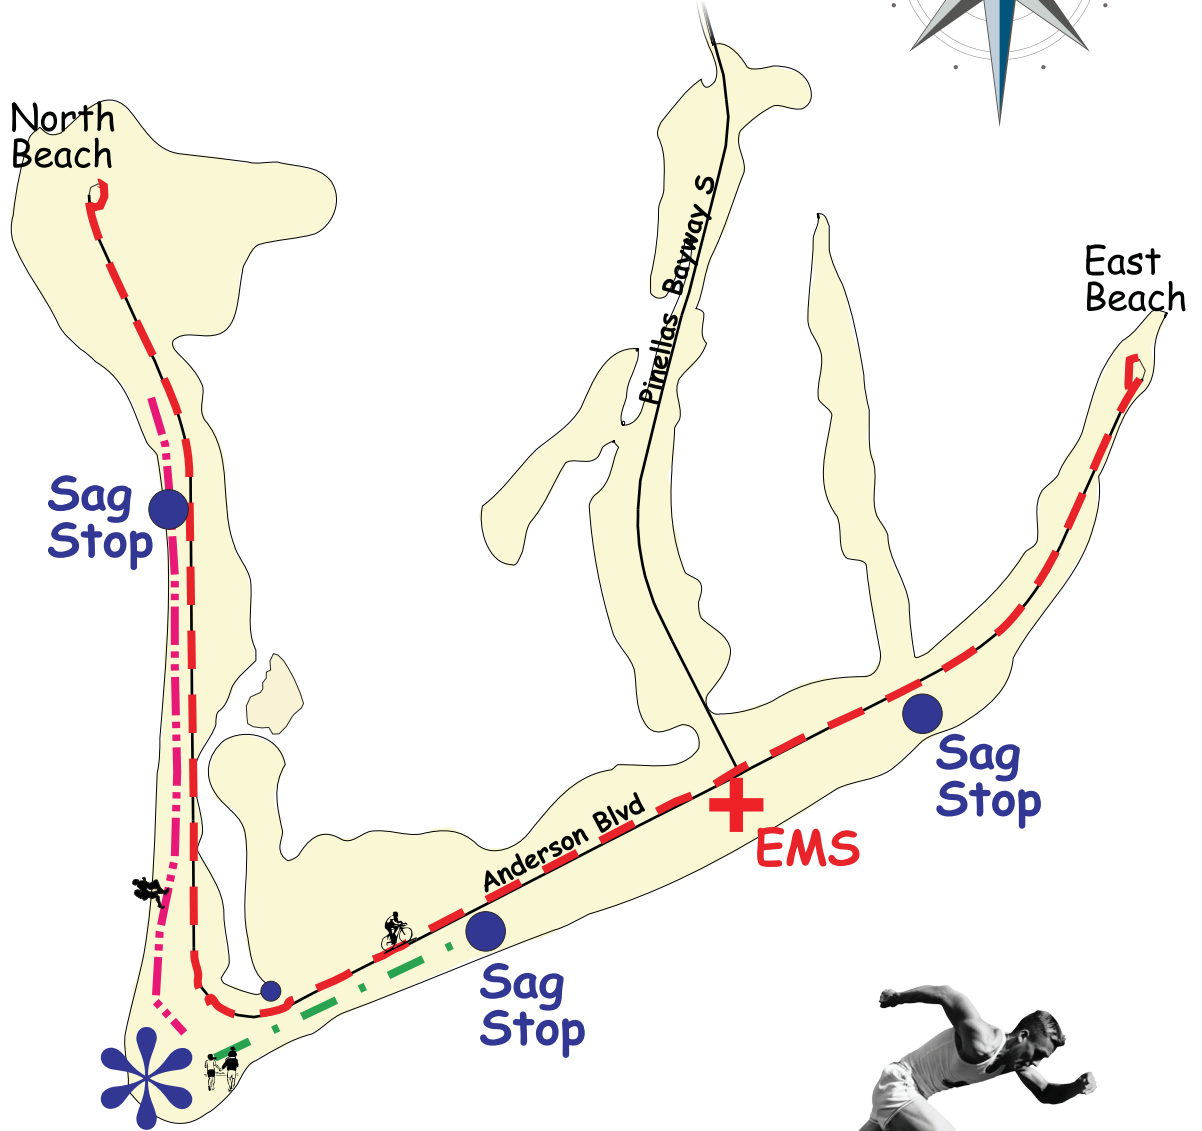

Pinellas County Sheriff's Office  
  
**RIDE & RUN**  
 With The Stars

**COURSES**

-   10K Family Ride (Road)
-   1 Mile Fun Walk/Skate (Trail)
-   5K Certified Race (Trail)

## 23.5 Mile Bike Ride (Road)

### Bike Route

1. Start to East Beach
2. East Beach to Pinellas Bayway
3. Pinellas Bayway to end of Monte Cristo Blvd.
4. Monte Cristo Blvd. to North Beach
5. North Beach to Finish